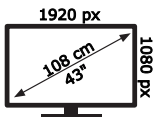

ENERG

TELEFUNKEN

TE43554G54V2KA

42 kWh/1000h

ABCDEF**E**FG

42 kWh/1000h

50596151